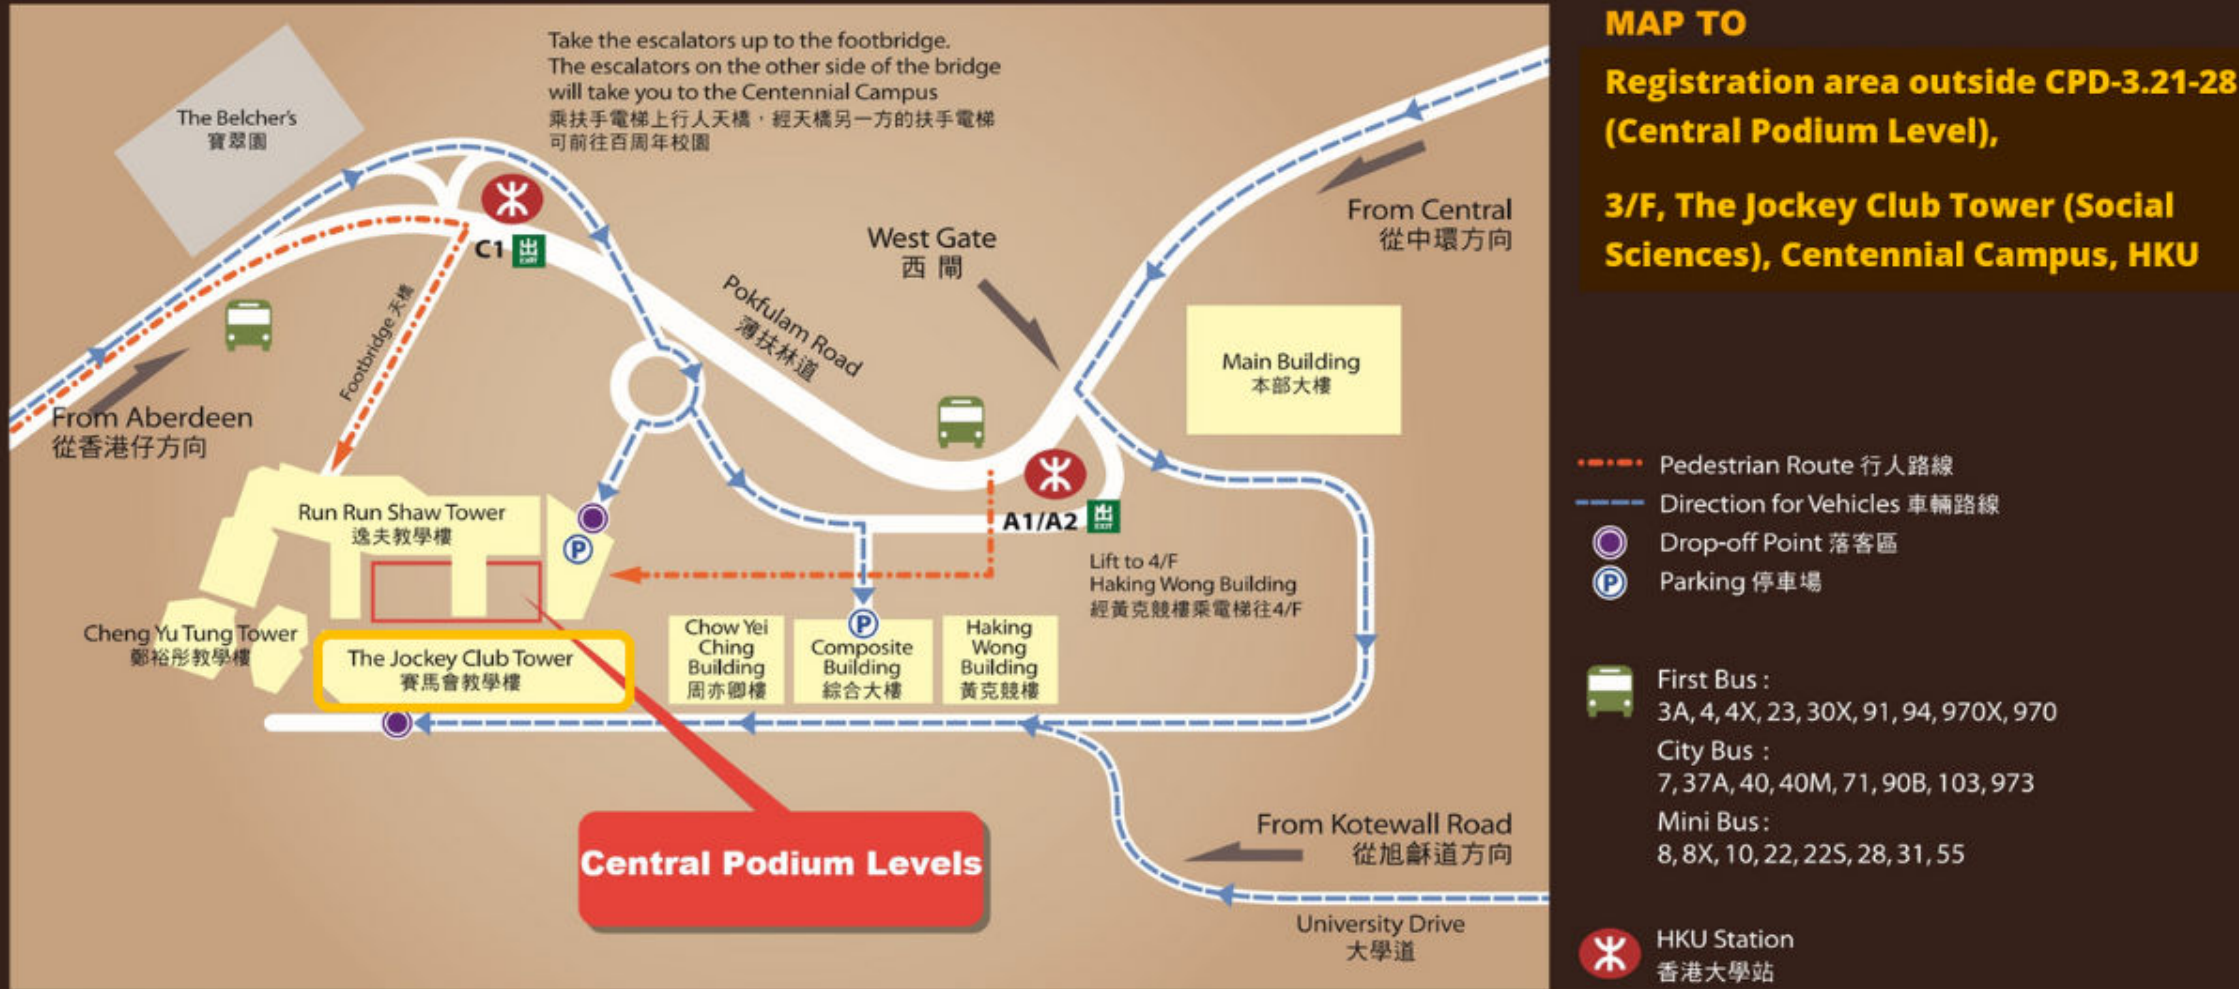

HKU 2024 Summer Workshop on Statistics and Data Analytics Campus Guide (Morning Session at HKU)

For Bus/MTR: Walk to the Central Podium via pedestrian from either C1 exit or A2 exit of HKU MTR Station

Run Run Shaw Tower
(Arts)

Cheng Yu Tung Tower
(Law)

The Jockey Club Tower

Entering the Central Podium (CPD) and take the elevator of the Jockey Club Tower to the third floor. This page shows the route if you enter the LG/F of the CPD. The next page shows the route if you enter the G/F of the CPD.

CPD-G/F

The Jockey Club Tower

Entering the Central Podium (CPD) and take the elevator of the Jockey Club Tower to the third floor. This page shows the route if you enter the G/F of the CPD.

CPD-3/F

Total: 14 classrooms

Run Run Shaw Tower (Arts)

The Jockey Club Tower (3/F)

HKU SDA Workshop Venue

Cheng Yu Tung Tower
(Law)