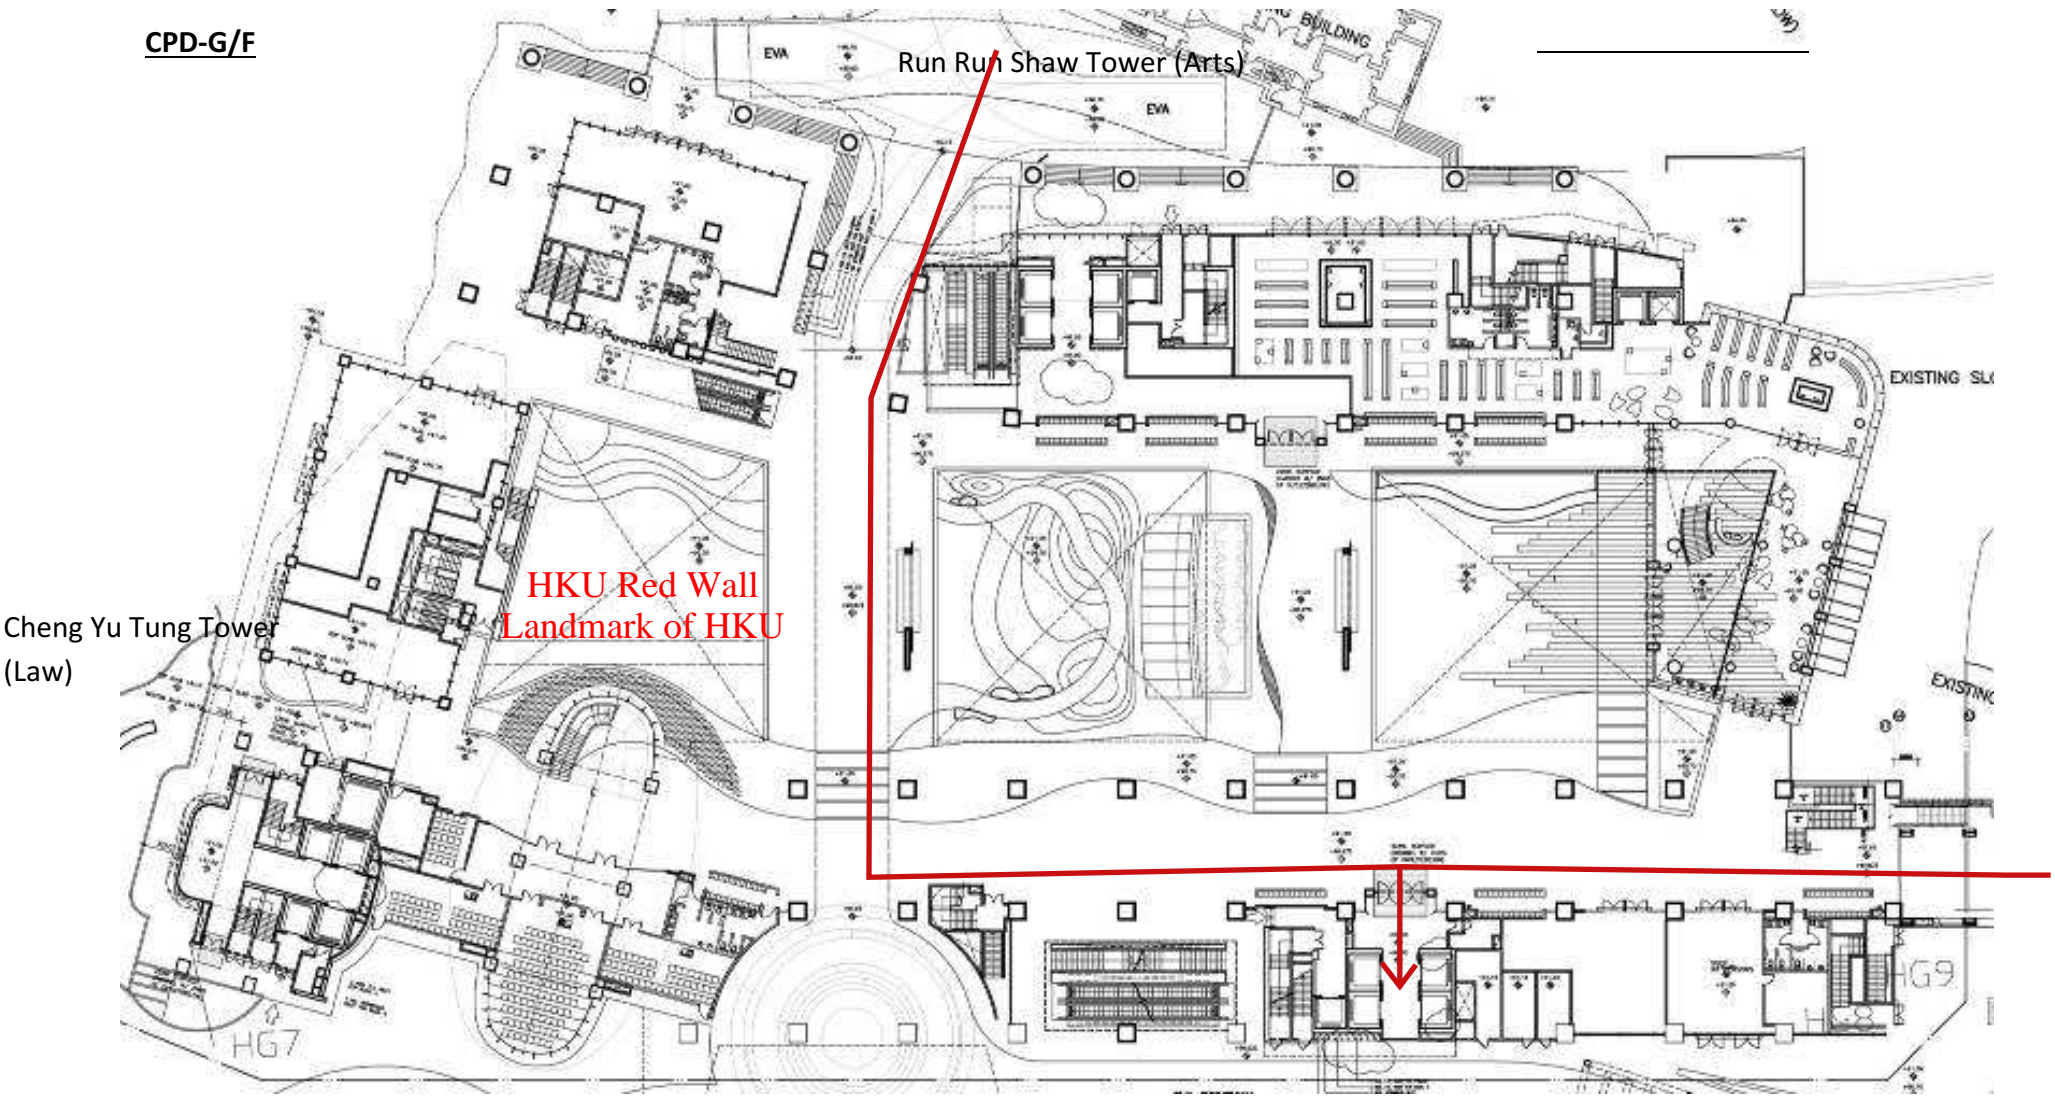

HKU 2024 Summer Workshop on Statistics and Data Analytics Campus Guide (Morning Session at HKU)

For Bus/MTR: Walk to the Central Podium via pedestrian from either C1 exit or A2 exit of HKU MTR Station

Run Run Shaw Tower
(Arts)

Cheng Yu Tung Tower
(Law)

The Jockey Club Tower

Entering the Central Podium (CPD) and take the elevator of the Jockey Club Tower to the third floor. This page shows the route if you enter the LG/F of the CPD. The next page shows the route if you enter the G/F of the CPD.

CPD-G/F

The Jockey Club Tower

Entering the Central Podium (CPD) and take the elevator of the Jockey Club Tower to the third floor. This page shows the route if you enter the G/F of the CPD.

CPD-3/F

Total: 14 classrooms

Run Run Shaw Tower (Arts)

The Jockey Club Tower (3/F)

HKU SDA Workshop Venue

Cheng Yu Tung Tower
(Law)