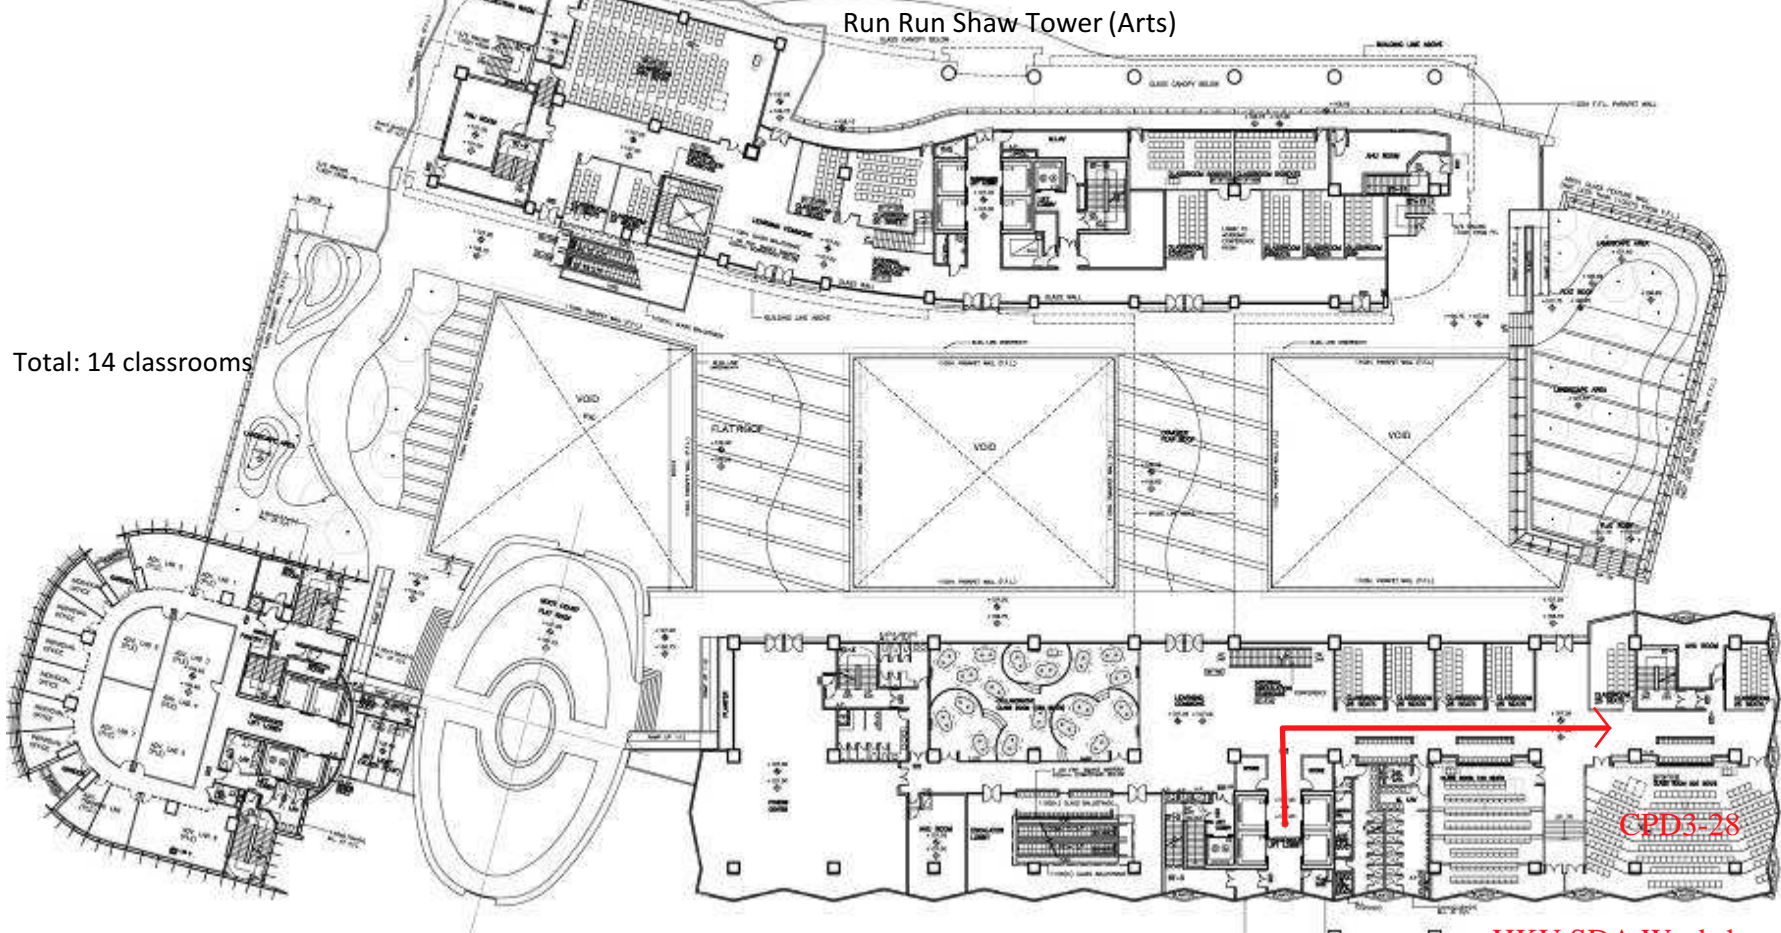

HKU 2024 Summer Workshop on Statistics and Data Analytics Campus Guide (Morning Session at HKU)

For Bus/MTR: Walk to the Central Podium via pedestrian from either C1 exit or A2 exit of HKU MTR Station

Run Run Shaw Tower
(Arts)

Cheng Yu Tung Tower
(Law)

The Jockey Club Tower

Entering the Central Podium (CPD) and take the elevator of the Jockey Club Tower to the third floor. This page shows the route if you enter the LG/F of the CPD. The next page shows the route if you enter the G/F of the CPD.

CPD-G/F

The Jockey Club Tower

Entering the Central Podium (CPD) and take the elevator of the Jockey Club Tower to the third floor. This page shows the route if you enter the G/F of the CPD.

CPD-3/F

Total: 14 classrooms