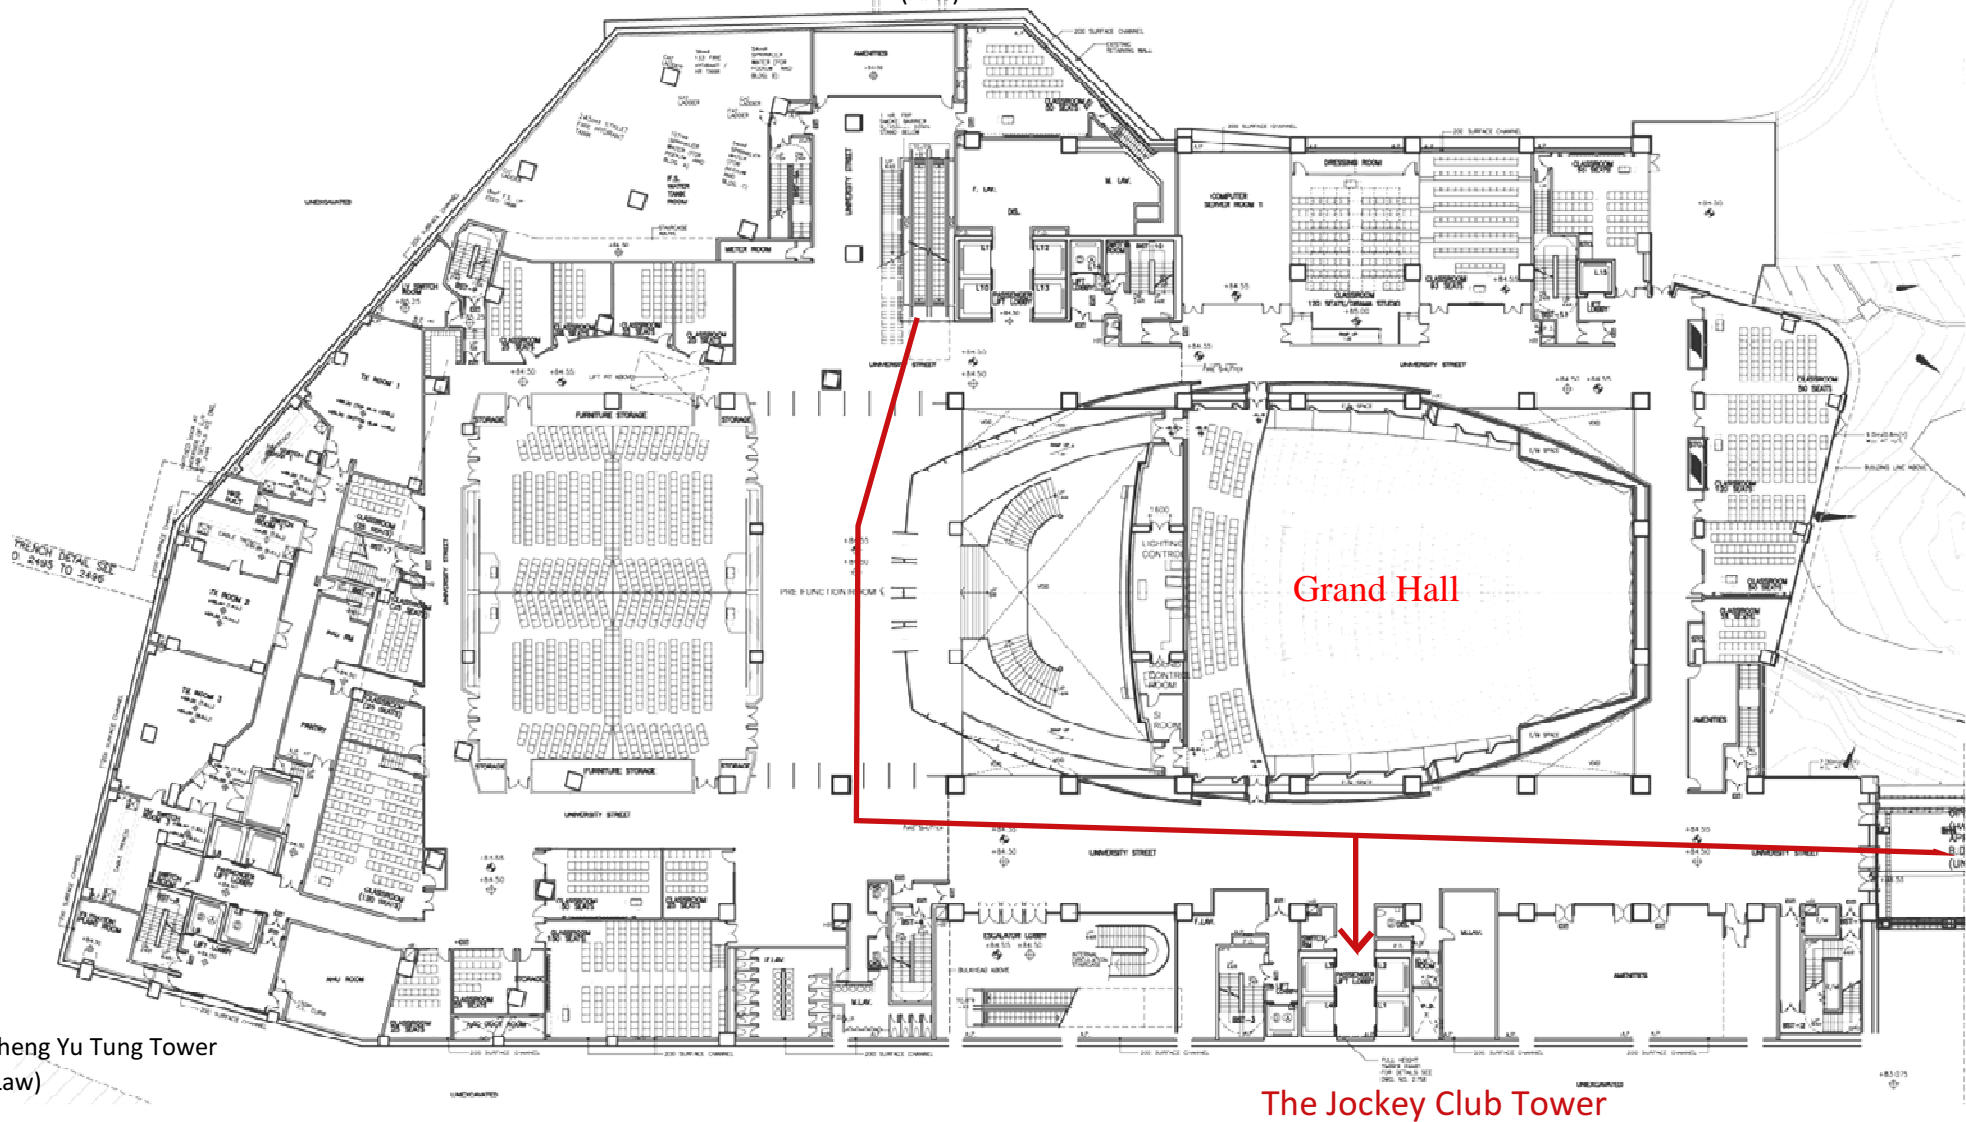

HKU 2024 Summer Workshop on Statistics and Data Analytics Campus Guide (Morning Session at HKU)

For Bus/MTR: Walk to the Central Podium via pedestrian from either C1 exit or A2 exit of HKU MTR Station

Run Run Shaw Tower
(Arts)

Cheng Yu Tung Tower
(Law)

The Jockey Club Tower

Entering the Central Podium (CPD) and take the elevator of the Jockey Club Tower to the third floor. This page shows the route if you enter the LG/F of the CPD. The next page shows the route if you enter the G/F of the CPD.

CPD-G/F

The Jockey Club Tower

Entering the Central Podium (CPD) and take the elevator of the Jockey Club Tower to the third floor. This page shows the route if you enter the G/F of the CPD.

CPD-3/F

Total: 14 classrooms

Run Run Shaw Tower (Arts)

The Jockey Club Tower (3/F)

HKU SDA Workshop Venue

Cheng Yu Tung Tower
(Law)